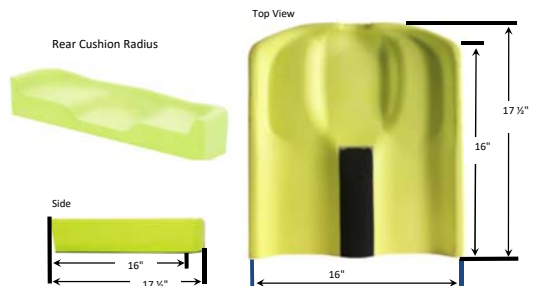

**Matrx Libra**  
Retail order Form  
Maximum User Weight 21 stone (136kg) / HD 36 stone (227kg)

		WIDTH								
cm		36	38	41	43	46	48	51	53	56
inch		14	15	16	17	18	19	20	21	22
DEPTH	30									
	36									
	41									
	43									
	46									
	51									
56										

**Ordering the correct size**

Please note the complete product dimensions. The example shown is of a 16"x16" cushion part number LC1616. Please allow an additional 1 1/2" to the required seat depth for the rear cushion radius.

The rear cushion radius is a curved extension designed to maximise surface area and minimise the gap between seat and backrest; while stabilising fluid in tilted positions, with coccyx cut out for added relief.

- Features:**
- Very High Risk
  - 3" height
  - 3 Year Warranty
  - Anatomically contoured foam base
  - Innovative dual layer fluid sac
  - Choice of 3 covers
  - Positioning accessories available

Code	X	Description	Price
<b>Libra Cushion</b>			
LC _____ (Width x Depth)		Matrx Libra standard sizes with black smooth cover	£354
LCW _____ (Width x Depth)		Matrx Libra standard sizes with black wipedown cover	£354
LCS _____ (Width x Depth)		Matrx Libra standard sizes with black spacer cover	£354