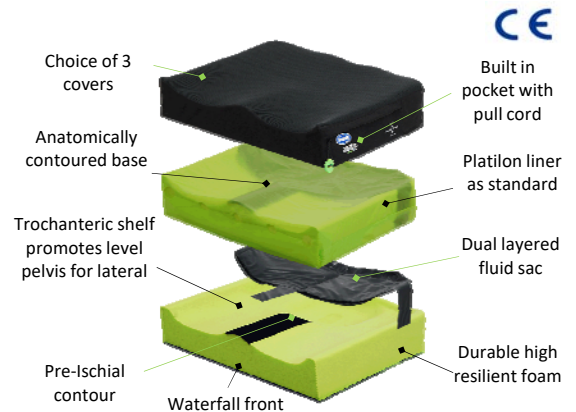

**Matrx Libra**  
Retail order Form  
Maximum User Weight 21 stone (136kg) / HD 36 stone (227kg)

		WIDTH								
cm		36	38	41	43	46	48	51	53	56
inch		14	15	16	17	18	19	20	21	22
DEPTH	30									
	36									
	41									
	43									
	46									
	51									
56										

**Ordering the correct size**

Please note the complete product dimensions. The example shown is of a 16"x16" cushion part number LC1616. Please allow an additional 1 1/2" to the required seat depth for the rear cushion radius.

The rear cushion radius is a curved extension designed to maximise surface area and minimise the gap between seat and backrest; while stabilising fluid in tilted positions, with coccyx cut out for added relief.

- Features:**
- Very High Risk
  - 3" height
  - 3 Year Warranty
  - Anatomically contoured foam base
  - Innovative dual layer fluid sac
  - Choice of 3 covers
  - Positioning accessories available

Code	X	Description	Price
<b>Libra Cushion</b>			
LC _____ (Width x Depth)		Matrx Libra standard sizes with black smooth cover	£354
LCW _____ (Width x Depth)		Matrx Libra standard sizes with black wipedown cover	£354
LCS _____ (Width x Depth)		Matrx Libra standard sizes with black spacer cover	£354