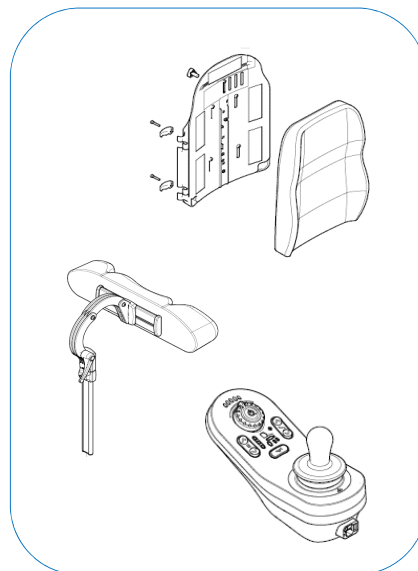

Changes / additions to standard package

- Flex 3 adjustable backrest plates with Laguna backrest cushion
- Headrest, height, depth and sideways adjustable.
- Lateral supports with extended arm.
- Powered Recliner.
- LiNX REM211 Drive & Actuators

M64 Standard Base Price : £4039

Motability Weekly Rental : £34.31

X		Please make your selection with a cross in the box				◆ Standard feature	○ Free of Charge
Code	Description						Motability
MODULITE SEAT SIZE SETTING CHART:							
		SEAT WIDTHS					
		AXB2121 380mm (15")	AXB2122 430mm (17")	AXB2123 480mm (19")	AXB2124 530mm (21")		
SEAT DEPTHS	AXB2132 410mm (16")	○	○	○	○		
	AXB2134 460mm (18")	○	○	○	○		
	AXB2136 510mm (20")	○	○	○	○		
UPHOLSTERY TYPE FOR M63 AMD M64 ONLY							
AXB2151		Black fabric					○
AXB2152		Black Dartex					○
AXB2155		Black Spacer fabric					○
SEAT ADJUSTMENTS							
SEAT HEIGHT SETTING							
AXB0312		Low seat to floor height 480mm at 4° factory setting (-30mm / + 30mm depending on Tilt settings)					○
AXB0344		High seat to floor height 510mm at 4° factory setting (- 30mm / + 30mm depending on Tilt settings)					○
LiNX REMOTE & BRACKETRY							
AXB2201	X	Remote REM110 Drive only					◆
AXB1207		Standard Bracket RH					○
AXB1208		Standard Bracket LH					○
AXB1707		Swing away RH Bracket					£105
AXB1708		Swing away LH Bracket					£105