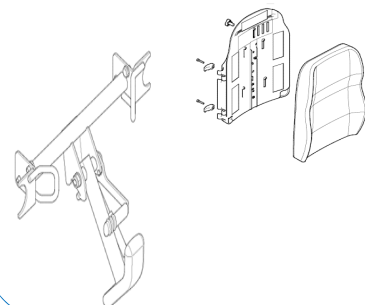

Standard Features

- **Modulite** highly adjustable seating system
- Telescopic adjustable seat widths from 380mm - 530mm (15" - 21")
- Seat depths 410mm - 510mm stepless adjustment (16" - 20")
- Tension Adjustable backrest
- Matrix Flo-tech cushion
- Standard T-armrest, detachable with short armpads
- Manual settable seat Tilt (from 0° to 8°)
- Manual settable backrest Recline (0° - 30°)
- Standard 80° hangers with fixed flip-up footplates
- **LiNX** control REM110 with standard bracket
- Choice of 5 colour options
- Solid Grey castors 200mm x 50mm (8" x 2"), Silver Rim
- Grey drive wheels, Puncture proof solid inlay, (12 1/2" x 2 1/4"), Silver Rim (aluminium)
- 6km/h (4mph) motors with 40Ah Gel battery
- 8A (200 - 250V) charger
- 4-Point tie-down system
- Lapbelt with autolock (adjustable both sides)
- Wheel lock / parking brake

M62 Standard Base Price : £2973

Weekly Allowance: £28.68

Invacare **Modulite**
An evolution in seating designed around you.

The Package below include the above standard features with a variation to the list, any chargeable options are included in the revised price.

Changes / additions to standard package

- Flex 3 adjustable backrest plates with Laguna backrest cushion
- Central Kerbrider

M63 Standard Base Price : £3477

Motability Weekly Rental : £31.36

Changes / additions to standard package