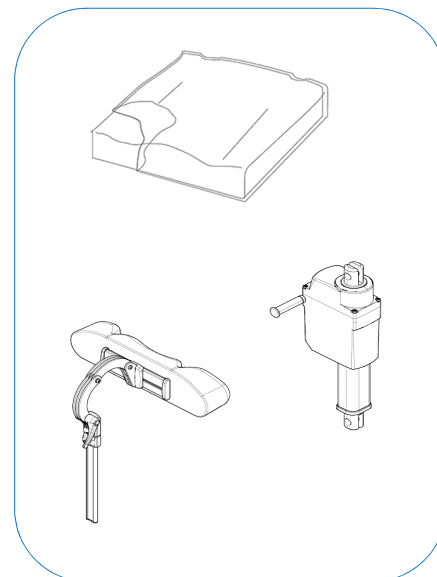

Changes / additions to standard package

- Modulite seating unit
- Telescopic seat frame with metal seat plate (seat width 380mm - 530mm)
- Matrix Flo-tech cushion
- Headrest, height, depth and sideways adjustable
- Powered Tilt (0° - 20°)

M38 Standard Base Price : £6266

Motability Weekly Rental : £45.85