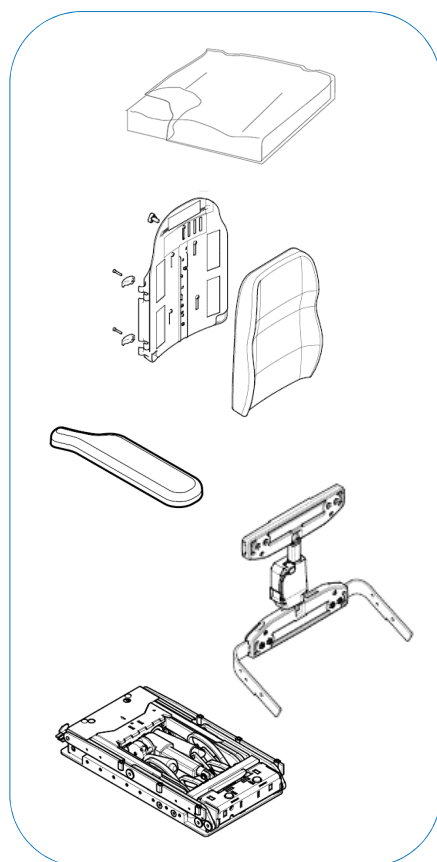

Changes / additions to standard package

- Modulite seating unit
- Telescopic seat frame with metal seat plate (seat width 380mm - 530mm)
- Matrix Flo-tech cushion
- Backposts 540mm (Tall)
- Flex3 adjustable backrest plates with Laguna backrest plates
- Black upholstery
- Long armpad
- Matrix Flo-tech cushion
- Electrical Tilt (30°) with CoG shift
- Powered Recliner (90° -120°)
- 12km/h (8mph) motors

M78 Standard Base Price : £7371

Motability Weekly Rental : £51.76