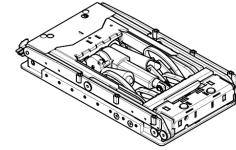

Changes / additions to standard package

- Modulite seating unit
- Telescopic seat frame with metal seat plate (seat width 380mm - 530mm)
- Matrix Flo-tech cushion
- Backposts 540mm (Tall)
- **Elan Headrest Standard Pad 255mm (10")**
- Seat Lifter with electrical Tilt (300mm, 30°) with CoG shift
- Manual centre mounted hanger with angle adjustable footplate
- 12km/h (8mph) motors (including lights) Mirror

M80 Standard Base Price : £7767

Motability Weekly Rental : £53.83

Code	X	Please make your selection with a cross in the box	◆ Standard feature	○ Free of Charge	Motability	
MODULITE SEAT SIZE SETTING CHART:						
		SEAT WIDTHS				
		ARJ2121 380mm (15")	ARJ2122 430mm (17")	ARJ2123 480mm (19")	ARJ2124 530mm (21")	
Seat Depth ARJ2129	Standard Seat Rail 410mm - 510mm	ARJ2132 410mm (16")	☐	☐	☐	
		ARJ2134 460mm (18")	☐	☐	☐	
		ARJ2136 510mm (20")	☐	☐	☐	
Seat Depth ARJ2130	Extended Seat Rail 510mm - 560mm	ARJ2136 510mm (20")	☐	☐	☐	
		ARJ2138 560mm (22")	☐	☐	☐	
Seat depth 410mm: cannot combine T-Armrests (2191) with flexible lapbelt mount (2113)						
SEAT CUSHION (sizes according to seat frame settings) (Select for M31 - M53 & M52 only)						
ARJ2142		Matrix Flo-tech Lite (Not available with seat width 530mm with 410mm seat depth)			◆	
UPHOLSTERY TYPE (Select for M31 & M53)						
ARJ2151		Black fabric			○	
ARJ2152		Black Dartex			○	
ARJ2155		Black Spacer fabric			○	
LiNX REMOTE & BRACKETRY						
ARJ2204	X	Remote REM216 Drive, Actuators & Lights			◆	
ARJ1207		Standard Bracket RH			○	
ARJ1208		Standard Bracket LH			○	
ARJ1707		Swing Away RH Bracket			£105	
ARJ1708		Swing Away LH Bracket			£105	
DRIVE UNIT OPTIONS						
SHROUD COLOURS (ALL COLOURED PARTS ARE DETACHABLE AND CHANGEABLE PLASTIC SHROUDS)						
ARJ0228		Wet Black			○	
ARJ2601		SpaceStation Silver			○	
ARJ2602		Island Blue			○	
ARJ2603		Grape JellyBean (Purple)			○	
ARJ2604		Monster Green			○	
ARJ2605		Tangy Orange			○	
ARJ2606		WhiteOut			○	
ARJ2607		Rockstar Red			○	
ARJ2608		Lights Out Black - Matt			○	
ARJ2609		Invacare® Blue			○