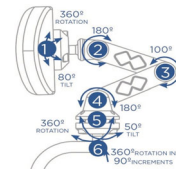

M79 Standard Base Price : £7124

Motability Weekly Rental : £50.48

Changes / additions to standard package

- Modulite seating unit
- Telescopic seat frame with metal seat plate (seat width 380mm - 530mm)
- Matrix Flo-tech cushion
- Backposts 540mm (Tall)
- **Elan Headrest Standard Pad 255mm (10")**
- Seat Lifter with electrical Tilt (300mm, 30°) with CoG shift
- Manual centre mounted hanger with angle adjustable footplate

M52 Standard Base Price : £7767

Motability Weekly Rental : £53.95

Changes / additions to standard package

- Modulite seating unit
- Telescopic seat frame with metal seat plate (seat width 380mm - 530mm)
- Matrix Flo-tech cushion
- Backposts 540mm (Tall)
- **Elan Headrest Standard Pad 255mm (10")**
- Seat Lifter with electrical Tilt (300mm, 30°) with CoG shift
- Manual centre mounted hanger with angle adjustable footplate
- 12km/h (8mph) motors (including lights) Mirror