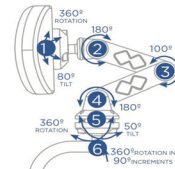

Packages below include the above standard features with a variation to the list, any chargeable options are included in the revised price.

Changes / additions to standard package

- Modulite seating unit
- Telescopic seat frame with metal seat plate (seat width 380mm - 530mm)
- Matrix Flo-tech cushion
- Backposts 540mm (Tall)
- Flex3 adjustable backrest plates with Laguna backrest cushion

M53 Standard Base Price : £7124

Motability Weekly Rental : £50.96

Changes / additions to standard package

- Modulite seating unit
- Telescopic seat frame with metal seat plate (seat width 380mm - 530mm)
- Matrix Flo-tech cushion
- Backposts 540mm (Tall)
- Flex3 adjustable backrest plates with Laguna backrest cushion
- **Elan Headrest Standard Pad 255mm (10")**
- Electric Tilt (0° - 30°) with CoG shift
- 12km/h (8mph) motors (including lights) Mirror

M79 Standard Base Price : £7124

Motability Weekly Rental : £50.48

Changes / additions to standard package

- Modulite seating unit
- Telescopic seat frame with metal seat plate (seat width 380mm - 530mm)
- Matrix Flo-tech cushion
- Backposts 540mm (Tall)
- **Elan Headrest Standard Pad 255mm (10")**
- Seat Lifter with electrical Tilt (300mm, 30°) with CoG shift
- Manual centre mounted hanger with angle adjustable footplate