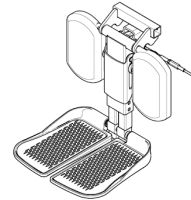

Changes / additions to standard package

- Modulite seating unit
- Telescopic seat frame with metal seat plate (seat width 380mm - 530mm)
- Matrix Flo-tech cushion
- Backposts 540mm (Tall)
- **Elan Headrest Standard Pad 255mm (10")**
- Seat Lifter with electrical Tilt (300mm, 30°) with CoG shift
- Manual centre mounted hanger with angle adjustable footplate
- 12km/h (8mph) motors (including lights) Mirror

M80 Standard Base Price : £7767

Motability Weekly Rental : £53.83

Code	X	Please make your selection with a cross in the box	◆ Standard feature	○ Free of Charge	Motability	
MODULITE SEAT SIZE SETTING CHART:						
		SEAT WIDTHS				
		ARJ2121 380mm (15")	ARJ2122 430mm (17")	ARJ2123 480mm (19")	ARJ2124 530mm (21")	
Seat Depth ARJ2129	Standard Seat Rail 410mm - 510mm	ARJ2132 410mm (16")	☐	☐	☐	
		ARJ2134 460mm (18")	☐	☐	☐	
		ARJ2136 510mm (20")	☐	☐	☐	
Seat Depth ARJ2130	Extended Seat Rail 510mm - 560mm	ARJ2136 510mm (20")	☐	☐	☐	
		ARJ2138 560mm (22")	☐	☐	☐	
Seat depth 410mm: cannot combine T-Armrests (2191) with flexible lapbelt mount (2113)						
SEAT CUSHION (sizes according to seat frame settings) (Select for M31 - M53 & M52 only)						
ARJ2142		Matrix Flo-tech Lite (Not available with seat width 530mm with 410mm seat depth)			◆	
UPHOLSTERY TYPE (Select for M31 & M53)						
ARJ2151		Black fabric			○	
ARJ2152		Black Dartex			○	
ARJ2155		Black Spacer fabric			○	
LiNX REMOTE & BRACKETRY						
ARJ2204	X	Remote REM216 Drive, Actuators & Lights			◆	
ARJ1207		Standard Bracket RH			○	
ARJ1208		Standard Bracket LH			○	
ARJ1707		Swing Away RH Bracket			£105	
ARJ1708		Swing Away LH Bracket			£105	
DRIVE UNIT OPTIONS						
SHROUD COLOURS (ALL COLOURED PARTS ARE DETACHABLE AND CHANGEABLE PLASTIC SHROUDS)						
ARJ0228		Wet Black			○	
ARJ2601		SpaceStation Silver			○	
ARJ2602		Island Blue			○	
ARJ2603		Grape JellyBean (Purple)			○	
ARJ2604		Monster Green			○	
ARJ2605		Tangy Orange			○	
ARJ2606		WhiteOut			○	
ARJ2607		Rockstar Red			○	
ARJ2608		Lights Out Black - Matt			○	
ARJ2609		Invacare® Blue			○