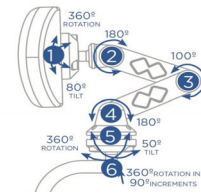

Packages below include the above standard features with a variation to the list, any chargeable options are included in the revised price.

Changes / additions to standard package

- Modulite seating unit
- Telescopic seat frame with metal seat plate (seat width 380mm - 530mm)
- Matrix Flo-tech cushion
- Backposts 540mm (Tall)
- Flex3 adjustable backrest plates with Laguna backrest cushion

M31 Standard Base Price : £6164

Motability Weekly Rental : £44.73

Changes / additions to standard package

- Modulite seating unit
- Telescopic seat frame with metal seat plate (seat width 380mm - 530mm)
- Matrix Flo-tech cushion
- Backposts 540mm (Tall)
- Flex3 adjustable backrest plates with Laguna backrest cushion
- **Elan Headrest Standard Pad 255mm (10")**
- Electric Tilt (0° - 30°) with CoG shift

M53 Standard Base Price : £7124

Motability Weekly Rental : £50.96

Changes / additions to standard package

- Modulite seating unit
- Telescopic seat frame with metal seat plate (seat width 380mm - 530mm)
- Matrix Flo-tech cushion
- Backposts 540mm (Tall)
- Flex3 adjustable backrest plates with Laguna backrest cushion
- **Elan Headrest Standard Pad 255mm (10")**
- Electric Tilt (0° - 30°) with CoG shift
- 12km/h (8mph) motors (including lights) Mirror