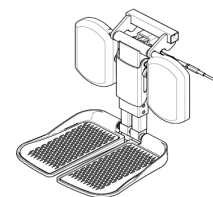

M79 Standard Base Price : £7124

Motability Weekly Rental : £50.48

Changes / additions to standard package

- Modulite seating unit
- Telescopic seat frame with metal seat plate (seat width 380mm - 530mm)
- Matrix Flo-tech cushion
- Backposts 540mm (Tall)
- **Elan Headrest Standard Pad 255mm (10")**
- Seat Lifter with electrical Tilt (300mm, 30°) with CoG shift
- Manual centre mounted hanger with angle adjustable footplate

M52 Standard Base Price : £7767

Motability Weekly Rental : £53.95

Changes / additions to standard package

- Modulite seating unit
- Telescopic seat frame with metal seat plate (seat width 380mm - 530mm)
- Matrix Flo-tech cushion
- Backposts 540mm (Tall)
- **Elan Headrest Standard Pad 255mm (10")**
- Seat Lifter with electrical Tilt (300mm, 30°) with CoG shift
- Manual centre mounted hanger with angle adjustable footplate
- 12km/h (8mph) motors (including lights) Mirror