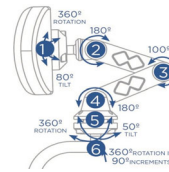

Changes / additions to standard package

- Modulite seating unit
- Telescopic seat frame with metal seat plate (seat width 380mm - 530mm)
- Matrix Flo-tech cushion
- Backposts 540mm (Tall)
- **Elan Headrest Standard Pad 255mm (10")**
- Seat Lifter with electrical Tilt (300mm, 30°) with CoG shift
- Manual centre mounted hanger with angle adjustable footplate
- 12km/h (8mph) motors (including lights) Mirror

M80 Standard Base Price : £7767

Motability Weekly Rental : £53.83

Code	X	Please make your selection with a cross in the box	◆ Standard feature	○ Free of Charge	Motability	
MODULITE SEAT SIZE SETTING CHART:						
		SEAT WIDTHS				
		ARJ2121 380mm (15")	ARJ2122 430mm (17")	ARJ2123 480mm (19")	ARJ2124 530mm (21")	
Seat Depth ARJ2129	Standard Seat Rail 410mm - 510mm	ARJ2132 410mm (16")	☐	☐	☐	
		ARJ2134 460mm (18")	☐	☐	☐	
		ARJ2136 510mm (20")	☐	☐	☐	
Seat Depth ARJ2130	Extended Seat Rail 510mm - 560mm	ARJ2136 510mm (20")	☐	☐	☐	
		ARJ2138 560mm (22")	☐	☐	☐	
Seat depth 410mm: cannot combine T-Armrests (2191) with flexible lapbelt mount (2113)						
SEAT CUSHION (sizes according to seat frame settings) (Select for M31 - M53 & M52 only)						
ARJ2142		Matrix Flo-tech Lite (Not available with seat width 530mm with 410mm seat depth)			◆	
UPHOLSTERY TYPE (Select for M31 & M53)						
ARJ2151		Black fabric			○	
ARJ2152		Black Dartex			○	
ARJ2155		Black Spacer fabric			○	
LiNX REMOTE & BRACKETRY						
ARJ2204	X	Remote REM216 Drive, Actuators & Lights			◆	
ARJ1207		Standard Bracket RH			○	
ARJ1208		Standard Bracket LH			○	
ARJ1707		Swing Away RH Bracket			£105	
ARJ1708		Swing Away LH Bracket			£105	
DRIVE UNIT OPTIONS						
SHROUD COLOURS (ALL COLOURED PARTS ARE DETACHABLE AND CHANGEABLE PLASTIC SHROUDS)						
ARJ0228		Wet Black			○	
ARJ2601		SpaceStation Silver			○	
ARJ2602		Island Blue			○	
ARJ2603		Grape JellyBean (Purple)			○	
ARJ2604		Monster Green			○	
ARJ2605		Tangy Orange			○	
ARJ2606		WhiteOut			○	
ARJ2607		Rockstar Red			○	
ARJ2608		Lights Out Black - Matt			○	
ARJ2609		Invacare® Blue			○