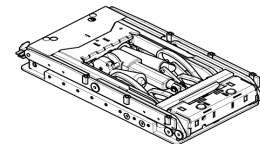

M79 Standard Base Price : £7124

Motability Weekly Rental : £50.48

Changes / additions to standard package

- Modulite seating unit
- Telescopic seat frame with metal seat plate (seat width 380mm - 530mm)
- Matrix Flo-tech cushion
- Backposts 540mm (Tall)
- **Elan Headrest Standard Pad 255mm (10")**
- Seat Lifter with electrical Tilt (300mm, 30°) with CoG shift
- Manual centre mounted hanger with angle adjustable footplate

M52 Standard Base Price : £7767

Motability Weekly Rental : £53.95

Changes / additions to standard package

- Modulite seating unit
- Telescopic seat frame with metal seat plate (seat width 380mm - 530mm)
- Matrix Flo-tech cushion
- Backposts 540mm (Tall)
- **Elan Headrest Standard Pad 255mm (10")**
- Seat Lifter with electrical Tilt (300mm, 30°) with CoG shift
- Manual centre mounted hanger with angle adjustable footplate
- 12km/h (8mph) motors (including lights) Mirror