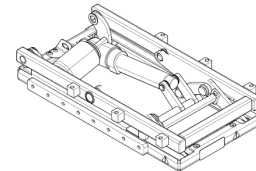

Packages below include the above standard features with a variation to the list, any chargeable options are included in the revised price.

Changes / additions to standard package

- Modulite seating unit
- Telescopic seat frame with metal seat plate (seat width 380mm - 530mm)
- Matrix Flo-tech cushion
- Backposts 540mm (Tall)
- Flex3 adjustable backrest plates with Laguna backrest cushion

M53 Standard Base Price : £7124

Motability Weekly Rental : £50.96

Changes / additions to standard package

- Modulite seating unit
- Telescopic seat frame with metal seat plate (seat width 380mm - 530mm)
- Matrix Flo-tech cushion
- Backposts 540mm (Tall)
- Flex3 adjustable backrest plates with Laguna backrest cushion
- **Elan Headrest Standard Pad 255mm (10")**
- Electric Tilt (0° - 30°) with CoG shift
- 12km/h (8mph) motors (including lights) Mirror

M79 Standard Base Price : £7124

Motability Weekly Rental : £50.48

Changes / additions to standard package

- Modulite seating unit
- Telescopic seat frame with metal seat plate (seat width 380mm - 530mm)
- Matrix Flo-tech cushion
- Backposts 540mm (Tall)
- **Elan Headrest Standard Pad 255mm (10")**
- Seat Lifter with electrical Tilt (300mm, 30°) with CoG shift
- Manual centre mounted hanger with angle adjustable footplate

M52 Standard Base Price : £7767

Motability Weekly Rental : £53.95

Changes / additions to standard package

- Modulite seating unit
- Telescopic seat frame with metal seat plate (seat width 380mm - 530mm)
- Matrix Flo-tech cushion
- Backposts 540mm (Tall)
- **Elan Headrest Standard Pad 255mm (10")**
- Seat Lifter with electrical Tilt (300mm, 30°) with CoG shift
- Manual centre mounted hanger with angle adjustable footplate
- 12km/h (8mph) motors (including lights) Mirror