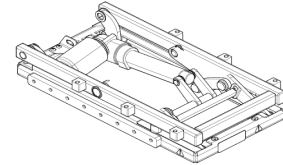

Packages below include the above standard features with a variation to the list, any chargeable options are included in the revised price.

Changes / additions to standard package

- Modulite seating unit
- Telescopic seat frame with metal seat plate (seat width 380mm - 530mm)
- Matrix Flo-tech cushion
- Backposts 540mm (Tall)
- Flex3 adjustable backrest plates with Laguna backrest cushion

M31 Standard Base Price : £6164

Motability Weekly Rental : £44.73

Changes / additions to standard package

- Modulite seating unit
- Telescopic seat frame with metal seat plate (seat width 380mm - 530mm)
- Matrix Flo-tech cushion
- Backposts 540mm (Tall)
- Flex3 adjustable backrest plates with Laguna backrest cushion
- **Elan Headrest Standard Pad 255mm (10")**
- Electric Tilt (0° - 30°) with CoG shift

M53 Standard Base Price : £7124

Motability Weekly Rental : £50.96

Changes / additions to standard package

- Modulite seating unit
- Telescopic seat frame with metal seat plate (seat width 380mm - 530mm)
- Matrix Flo-tech cushion
- Backposts 540mm (Tall)
- Flex3 adjustable backrest plates with Laguna backrest cushion
- **Elan Headrest Standard Pad 255mm (10")**
- Electric Tilt (0° - 30°) with CoG shift
- 12km/h (8mph) motors (including lights) Mirror

M79 Standard Base Price : £7124

Motability Weekly Rental : £50.48

Changes / additions to standard package

- Modulite seating unit
- Telescopic seat frame with metal seat plate (seat width 380mm - 530mm)
- Matrix Flo-tech cushion
- Backposts 540mm (Tall)
- **Elan Headrest Standard Pad 255mm (10")**
- Seat Lifter with electrical Tilt (300mm, 30°) with CoG shift
- Manual centre mounted hanger with angle adjustable footplate