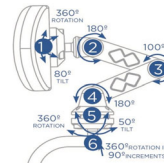

Changes / additions to standard package

- Modulite seating unit
- Telescopic seat frame with metal seat plate (seat width 380mm - 530mm)
- Matrix Flo-tech Lite cushion
- Backposts long 540mm adjustable backrest plates
- Flex3 adjustable backrest plates with Laguna backrest cushion

M24 Standard Base Price : £5443

Motability Weekly Rental : £42.46

Changes / additions to standard package

- Modulite seating unit
- Telescopic seat frame with metal seat plate (seat width 380mm - 530mm)
- Matrix Flo-tech cushion
- Backposts long 540mm adjustable backrest plates
- Flex3 adjustable backrest plates with Laguna backrest cushion
- **Elan Headrest Standard Pad 255mm (10")**
- Electric Tilt (0°-30°) with CoG shift
- Angle and depth adjustable footplates (adapt)
- LiNX control REM216 with lights and actuators
- 10km/h (6mph) (includes light system with indicators, LED headlights and Mirror)

M51 Standard Base Price : £7113

Motability Weekly Rental : £50.24

Changes / additions to standard package

- Modulite seating unit
- Telescopic seat frame with metal seat plate (seat width 380mm - 530mm)
- Matrix Libra cushion
- Backposts long 540mm adjustable backrest plates
- Flex3 adjustable backrest plates with Laguna backrest cushion
- Without push handles
- Flip-up armrests
- **Elan Headrest Standard Pad 255mm (10")**
- Manual centre mounted hanger with angle adjustable footplate
- Electric Tilt 20° with electric Recliner (0° - 30°)
- Swing away brackets