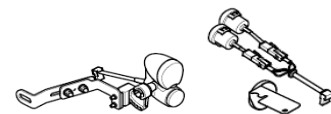

M24 Standard Base Price : £5443

Motability Weekly Rental : £42.46

Changes / additions to standard package

- Modulite seating unit
- Telescopic seat frame with metal seat plate (seat width 380mm - 530mm)
- Matrix Flo-tech cushion
- Backposts long 540mm adjustable backrest plates
- Flex3 adjustable backrest plates with Laguna backrest cushion
- **Elan Headrest Standard Pad 255mm (10")**
- Electric Tilt (0°-30°) with CoG shift
- Angle and depth adjustable footplates (adapt)
- LiNX control REM216 with lights and actuators
- 10km/h (6mph) (includes light system with indicators, LED headlights and Mirror)

M51 Standard Base Price : £7113

Motability Weekly Rental : £50.24

Changes / additions to standard package

- Modulite seating unit
- Telescopic seat frame with metal seat plate (seat width 380mm - 530mm)
- Matrix Libra cushion
- Backposts long 540mm adjustable backrest plates
- Flex3 adjustable backrest plates with Laguna backrest cushion
- Without push handles
- Flip-up armrests
- **Elan Headrest Standard Pad 255mm (10")**
- Manual centre mounted hanger with angle adjustable footplate
- Electric Tilt 20° with electric Recliner (0° - 30°)
- Swing away brackets