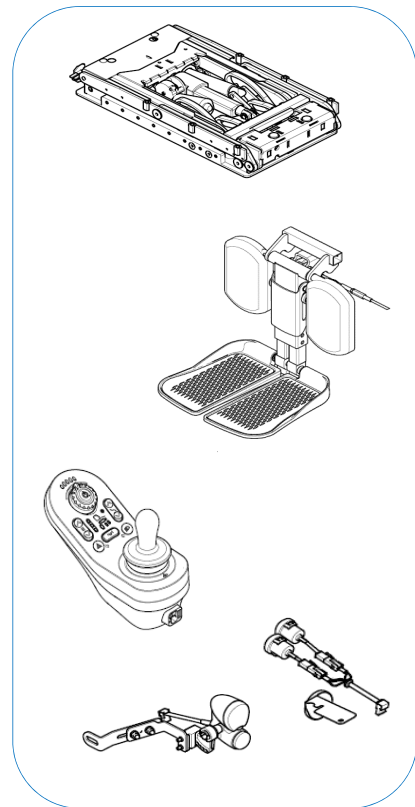

M61 Standard Base Price : £7185

Motability Weekly Rental : £51.33

Changes / additions to standard package

- Modulite seating unit
- Telescopic seat frame with metal seat plate (seat width 380mm - 530mm)
- Matrix Flo-tech cushion
- Backposts long 540mm adjustable backrest plates
- Flex3 adjustable backrest plates with Laguna backrest cushion
- Seat lifter with electrical Tilt (300mm, 30°) with CoG shift
- Manual centre mounted hanger with angle adjustable footplate
- LiNX control REM216 with lights and actuators
- 10km/h (6mph) (includes light system with indicators, LED headlights and Mirror)

M50 Standard Base Price : £7820

Motability Weekly Rental : £57.26

	X	Please make your selection with a cross in the box		◆ Standard feature	○ Free of Charge		
Code		Description					Motability
MODULITE SEAT SIZE SETTING CHART:							
			SEAT WIDTHS				<p><i>An evolution in seating designed around you.</i></p>
			ARM2121 380mm (15")	ARM2122 430mm (17")	ARM2123 480mm (19")	ARM2124 530mm (21")	
Seat Depth ARM2129	Standard Seat Rail 410mm - 510mm	ARM2132 410mm (16")	○	○	○	○	
		ARM2134 460mm (18")	○	○	○	○	
		ARM2136 510mm (20")	○	○	○	○	
Seat Depth ARM2130	Extended Seat Rail 510mm - 560mm	ARM2136 510mm (20")	○	○	○	○	
		ARM2138 560mm (22")	○	○	○	○	
Seat depth 410mm: cannot combine T-Armrests (2191) with flexible lapbelt mount (2113)							
UPHOLSTERY TYPE (Select for M24, M51, M61 & M50)							
ARM2151		Black fabric					
ARM2152		Black Dartex					○
ARM2155		Black Spacer fabric					○
SEAT HEIGHT (for M61 Only)							
ARM0354		Seat Height setting 450mm					○
ARM0364		Seat Height setting 475mm					○
REMOTE OPTIONS							
BRACKET OPTIONS (Select for M16 - M24 - M51 - M50)							
ARM1207		Standard Bracket RH					○
ARM1208		Standard Bracket LH					○