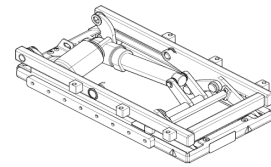

Changes / additions to standard package

- Modulite seating unit
- Telescopic seat frame with metal seat plate (seat width 380mm - 530mm)
- Matrix Flo-tech Lite cushion
- Backposts long 540mm adjustable backrest plates
- Flex3 adjustable backrest plates with Laguna backrest cushion

M24 Standard Base Price : £5443

Motability Weekly Rental : £42.46

Changes / additions to standard package

- Modulite seating unit
- Telescopic seat frame with metal seat plate (seat width 380mm - 530mm)
- Matrix Flo-tech cushion
- Backposts long 540mm adjustable backrest plates
- Flex3 adjustable backrest plates with Laguna backrest cushion
- **Elan Headrest Standard Pad 255mm (10")**
- Electric Tilt (0°-30°) with CoG shift
- Angle and depth adjustable footplates (adapt)
- LiNX control REM216 with lights and actuators
- 10km/h (6mph) (includes light system with indicators, LED headlights and Mirror)

M51 Standard Base Price : £7113

Motability Weekly Rental : £50.24

Changes / additions to standard package

- Modulite seating unit
- Telescopic seat frame with metal seat plate (seat width 380mm - 530mm)
- Matrix Libra cushion
- Backposts long 540mm adjustable backrest plates
- Flex3 adjustable backrest plates with Laguna backrest cushion
- Without push handles
- Flip-up armrests
- **Elan Headrest Standard Pad 255mm (10")**
- Manual centre mounted hanger with angle adjustable footplate
- Electric Tilt 20° with electric Recliner (0° - 30°)
- Swing away brackets