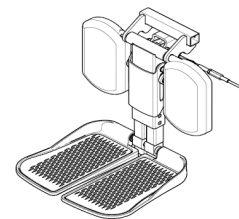

Changes / additions to standard package

- Modulite seating unit
- Telescopic seat frame with metal seat plate (seat width 380mm - 530mm)
- Matrix Flo-tech Lite cushion
- Backposts long 540mm adjustable backrest plates
- Flex3 adjustable backrest plates with Laguna backrest cushion

M51 Standard Base Price : £7113

Motability Weekly Rental : £50.24

Changes / additions to standard package

- Modulite seating unit
- Telescopic seat frame with metal seat plate (seat width 380mm - 530mm)
- Matrix Libra cushion
- Backposts long 540mm adjustable backrest plates
- Flex3 adjustable backrest plates with Laguna backrest cushion
- Without push handles
- Flip-up armrests
- **Elan Headrest Standard Pad 255mm (10")**
- Manual centre mounted hanger with angle adjustable footplate
- Electric Tilt 20° with electric Recliner (0° - 30°)
- Swing away brackets

M61 Standard Base Price : £7185

Motability Weekly Rental : £51.33

Changes / additions to standard package

- Modulite seating unit
- Telescopic seat frame with metal seat plate (seat width 380mm - 530mm)
- Matrix Flo-tech cushion
- Backposts long 540mm adjustable backrest plates
- Flex3 adjustable backrest plates with Laguna backrest cushion
- Seat lifter with electrical Tilt (300mm, 30°) with CoG shift
- Manual centre mounted hanger with angle adjustable footplate
- LiNX control REM216 with lights and actuators
- 10km/h (6mph) (includes light system with indicators, LED headlights and Mirror)