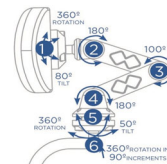

M51 Standard Base Price : £7113

Motability Weekly Rental : £50.24

Changes / additions to standard package

- Modulite seating unit
- Telescopic seat frame with metal seat plate (seat width 380mm - 530mm)
- Matrix Libra cushion
- Backposts long 540mm adjustable backrest plates
- Flex3 adjustable backrest plates with Laguna backrest cushion
- Without push handles
- Flip-up armrests
- **Elan Headrest Standard Pad 255mm (10")**
- Manual centre mounted hanger with angle adjustable footplate
- Electric Tilt 20° with electric Recliner (0° - 30°)
- Swing away brackets

M61 Standard Base Price : £7185

Motability Weekly Rental : £51.33

Changes / additions to standard package

- Modulite seating unit
- Telescopic seat frame with metal seat plate (seat width 380mm - 530mm)
- Matrix Flo-tech cushion
- Backposts long 540mm adjustable backrest plates
- Flex3 adjustable backrest plates with Laguna backrest cushion
- Seat lifter with electrical Tilt (300mm, 30°) with CoG shift
- Manual centre mounted hanger with angle adjustable footplate
- LiNX control REM216 with lights and actuators
- 10km/h (6mph) (includes light system with indicators, LED headlights and Mirror)