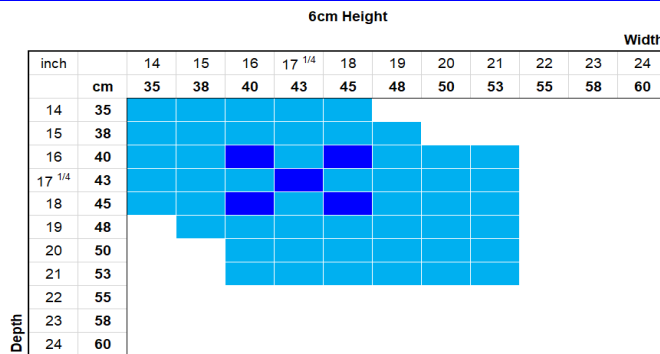

Vicair Twin O2
Retail order form
Max user weight 250kg (39 stone)

Standard size (dark blue) Non-standard size (light blue)

Standard Features:

- Divided into 2 compartments - front and rear
- Limits sliding while minimising shear forces
- Relatively flat cushion
- Suitable for wheelchair and community use
- Individually adjustable
- Allows immersion and optimal skin protection
- Choice of 6 or 10cm heights
- Perforated cushion offering breathability and moisture control
- Fully machine washable without the need to remove the SmartCells

Code	X	Description	Price
Standard size - 6cm height			
OTW6/TP/____		Twin 6 with 2x Top cover	£516.00
OTW6/CC/____		Twin 6 with Comfair cover	£516.00
OTW6/CI/____		Twin 6 with Incotec cover	£516.00
(Specify width x depth in cm)			
Non-standard size - 6cm height			
OTW6/TP/____		Twin 6 with 2x Top cover	£665.00
OTW6/CC/____		Twin 6 with Comfair cover	£665.00
OTW6/CI/____		Twin 6 with Incotec cover	£665.00
(Specify width x depth in cm)			
Standard size - 10cm height			
OTW10/TP/____		Twin 10 with 2x Top cover	£516.00
OTW10/CC/____		Twin 10 with Comfair cover	£516.00
OTW10/CI/____		Twin 10 with Incotec cover	£516.00
(Specify width x depth in cm)			
Non-standard size - 10cm height			
OTW10/TP/____		Twin 10 with 2x Top cover	£665.00
OTW10/CC/____		Twin 10 with Comfair cover	£665.00
OTW10/CI/____		Twin 10 with Incotec cover	£665.00
(Specify width x depth in cm)			
TOTAL PRICE:			