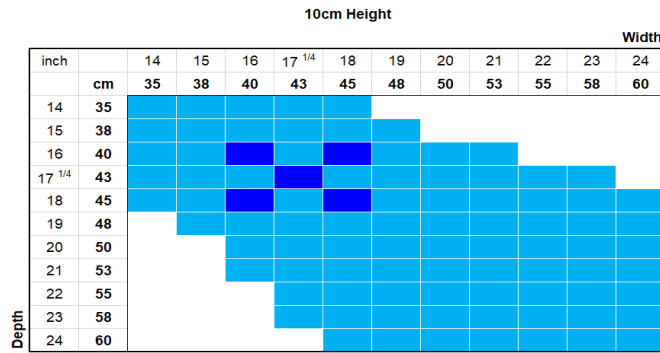

Vicair Twin O2
Retail order form
Max user weight 250kg (39 stone)

Standard size (dark blue) Non-standard size (light blue)

Standard Features:

- Divided into 2 compartments - front and rear
- Limits sliding while minimising shear forces
- Relatively flat cushion
- Suitable for wheelchair and community use
- Individually adjustable
- Allows immersion and optimal skin protection
- Choice of 6 or 10cm heights
- Perforated cushion offering breathability and moisture control
- Fully machine washable without the need to remove the SmartCells

Code	X	Description	Price
Standard size - 6cm height			
OTW6/TP/____		Twin 6 with 2x Top cover	£516.00
OTW6/CC/____		Twin 6 with Comfair cover	£516.00
OTW6/CI/____		Twin 6 with Incotec cover	£516.00
(Specify width x depth in cm)			
Non-standard size - 6cm height			
OTW6/TP/____		Twin 6 with 2x Top cover	£665.00
OTW6/CC/____		Twin 6 with Comfair cover	£665.00
OTW6/CI/____		Twin 6 with Incotec cover	£665.00
(Specify width x depth in cm)			
Standard size - 10cm height			
OTW10/TP/____		Twin 10 with 2x Top cover	£516.00
OTW10/CC/____		Twin 10 with Comfair cover	£516.00
OTW10/CI/____		Twin 10 with Incotec cover	£516.00
(Specify width x depth in cm)			
Non-standard size - 10cm height			
OTW10/TP/____		Twin 10 with 2x Top cover	£665.00
OTW10/CC/____		Twin 10 with Comfair cover	£665.00
OTW10/CI/____		Twin 10 with Incotec cover	£665.00
(Specify width x depth in cm)			
TOTAL PRICE:			