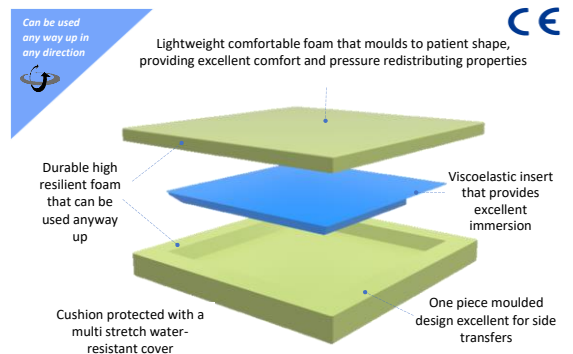

Tel: 01656 776222
Email: ordersuk@invacare.com
www.invacare.co.uk

Propad Revolve V cushion
June 2023

Customer name:	Account No :
Contact no:	Order No :
Delivery address:	Order Qty :
	Order Date :

Propad Revolve V (Viscoelastic insert)
Retail order form
Maximum User Weight 190Kg (30 Stone)*

		WIDTH									
cm		36	38	41	43	46	48	51	56	61	
inch		14	15	16	17	18	19	20	22	24	
DEPTH	36	14									
	38	15									
	41	16									
	43	17									
	46	18									
	51	20									

Features
High risk
3" height
Flat - any way up
Foam Visco combination
Sewn cover
Weight limit: 30 stone

Code	X	Description	Price
Complete Standard cushion up to *159kg user weight			
1629519		Revolve V without liner 14x14" (36x36cm)	£86.00
1629520		Revolve V without liner 14x15" (36x38cm)	£86.00
1629521		Revolve V without liner 14x16" (36x41cm)	£86.00
1629522		Revolve V without liner 15x14" (38x36cm)	£86.00
1629523		Revolve V without liner 15x15" (38x38cm)	£86.00
1629524		Revolve V without liner 15x16" (38x41cm)	£86.00
1629525		Revolve V without liner 16x14" (41x36cm)	£86.00
1629526		Revolve V without liner 16x15" (41x38cm)	£86.00
1602007		Revolve V without liner 16x16" (41x41cm)	£86.00
1602009		Revolve V without liner 16x18" (41x46cm)	£86.00
1602008		Revolve V without liner 17x17" (43x43cm)	£86.00
1602023		Revolve V without liner 18x16" (46x41cm)	£86.00
1629527		Revolve V without liner 18x17" (46x43cm)	£86.00
1602024		Revolve V without liner 18x18" (46x46cm)	£86.00
1602025		Revolve V without liner 19x17" (48x43cm)	£86.00
1602026		Revolve V without liner 20x18" (51x46cm)	£86.00
1602504		Revolve V without liner 20x20" (51x51cm)	£86.00
1629649		Revolve V without liner 14x14" (36x36cm)	£86.00
1629650		Revolve V without liner 14x15" (36x38cm)	£86.00