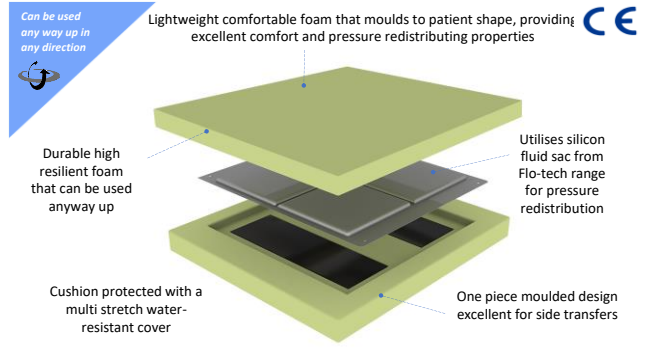

**Propad Revolve Si (Silicon gel insert)**  
**Retail order Form**  
**Maximum User Weight 190Kg (30 Stone) \***

		WIDTH								
cm		36	38	41	43	46	48	51	56	61
inch		14	15	16	17	18	19	20	22	24
DEPTH	36	■	■	■						
	38	■	■	■						
	41	■	■	■		■				
	43				■	■	■			
	46			■		■			■	■
	51								■	■

**Standard features:**  
Very High risk  
3" height  
Flat - any way up  
Foam and fluid combination  
Sewn cover  
Weight limit: 30 stone

Code	X	Description	Price
<b>Complete Standard cushion up to *159kg user weight</b>			
1629479		Revolve Si with platilon liner 14x14" (36x36cm)	£176.00
1629480		Revolve Si with platilon liner 14x15" (36x38cm)	£176.00
1629481		Revolve Si with platilon liner 14x16" (36x41cm)	£176.00
1629482		Revolve Si with platilon liner 15x14" (38x36cm)	£176.00
1629483		Revolve Si with platilon liner 15x15" (38x38cm)	£176.00
1629484		Revolve Si with platilon liner 15x16" (38x41cm)	£176.00
1629485		Revolve Si with platilon liner 16x14" (41x36cm)	£176.00
1629486		Revolve Si with platilon liner 16x15" (41x38cm)	£176.00
1601977		Revolve Si with platilon liner 16x16" (41x41cm)	£176.00
1601994		Revolve Si with platilon liner 16x18" (41x46cm)	£176.00
1601993		Revolve Si with platilon liner 17x17" (43x43cm)	£176.00
1601995		Revolve Si with platilon liner 18x16" (46x41cm)	£176.00
1629487		Revolve Si with platilon liner 18x17" (46x43cm)	£176.00
1601996		Revolve Si with platilon liner 18x18" (46x46cm)	£176.00
1601997		Revolve Si with platilon liner 19x17" (48x43cm)	£176.00
1601998		Revolve Si with platilon liner 20x18" (51x46cm)	£176.00
1602472		Revolve Si with platilon liner 20x20" (51x51cm)	£176.00