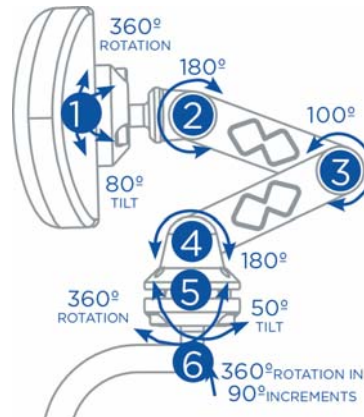

Matrx Elan headrest
 Retail order form
 Paediatric - Adult applications

Standard Features:

- Award winning design
- 6 point axis with adjustment levers for tool-less re-adjustments
- Multi-disk locking plates with superior holding strength
- Swing away function for easy transfers
- Highly supportive headrest with mouldable plate
- Soft foam co-moulded onto firm foam
- Choice of 3 headrest pads: Standard, occipital or 4 point positioning
- Choice of 3 standard pad sizes: small, medium or large
- Choice of 2 occipital pad sizes: small or large
- Foam surrounds edges of plate
- Ultra-Fresh additive for antimicrobial and odour protection
- Standard or infection control cover with dual zippers