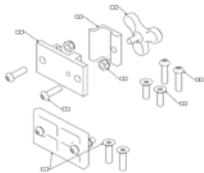

Spare parts

□ Spare clamp kit
1629821
£72