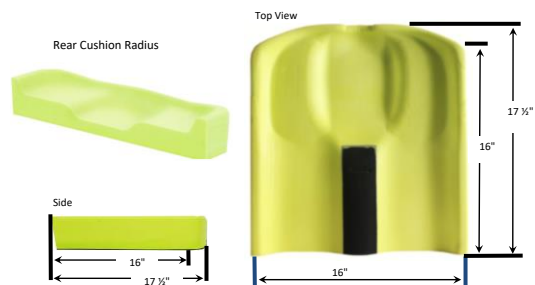

**Matrx Libra**  
Retail order Form  
Maximum User Weight 21 stone (136kg) / HD 36 stone (227kg)

		WIDTH									
cm		36	38	41	43	46	48	51	53	56	
inch		14	15	16	17	18	19	20	21	22	
DEPTH	30										
	36										
	41										
	43										
	46										
	51										
56											

**Ordering the correct size**

Please note the complete product dimensions.  
The example shown is of a 16"x16" cushion part number LC1616.  
Please allow an additional 1 1/2" to the required seat depth for the rear cushion radius.

The rear cushion radius is a curved extension designed to maximise surface area and minimise the gap between seat and backrest; while stabilising fluid in tilted positions, with coccyx cut out for added relief.

**Features:**  
Very High Risk  
3" height  
3 Year Warranty  
Anatomically contoured foam base Innovative dual layer fluid sac  
Choice of 3 covers  
Positioning accessories available

Code	X	Description	Price
<b>Libra Cushion</b>			
<b>LC</b> _____ (Width x Depth)		Matrx Libra standard sizes with black smooth cover	£378.80
<b>LCW</b> _____ (Width x Depth)		Matrx Libra standard sizes with black wipedown cover	£378.80
<b>LCS</b> _____ (Width x Depth)		Matrx Libra standard sizes with black spacer cover	£378.80