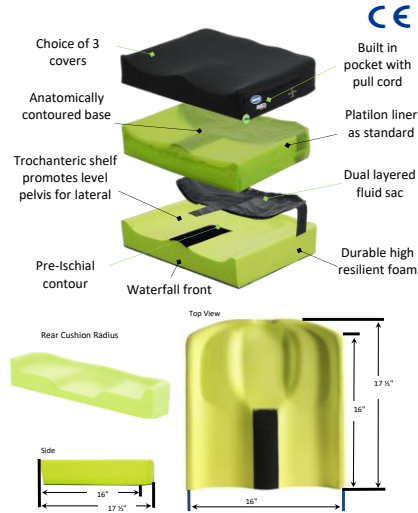

**Matrx Libra**  
 Retail order Form  
 Maximum User Weight 21 stone (136kg) / HD 36 stone (227kg)

		WIDTH											
		36	38	41	43	46	48	51	53	56			
		inch	14	15	16	17	18	19	20	21	22		
DEPTH	30	12											
	36	14											
	41	16											
	43	17										HD SIZE*	HD SIZE*
	46	18										HD SIZE*	HD SIZE*
	51	20										HD SIZE*	HD SIZE*
56	22										HD SIZE*	HD SIZE*	

\* PART NUMBERS AND PRICE LISTED UNDER HEAVY DUTY SIZES

**Ordering the correct size**

Please note the complete product dimensions.  
 The example shown is of a 16"x16" cushion part number LC1616.  
 Please allow an additional 1 1/2" to the required seat depth for the rear cushion radius.

The rear cushion radius is a curved extension designed to maximise surface area and minimise the gap between seat and backrest; while stabilising fluid in tilted positions, with coccyx cut out for added relief.