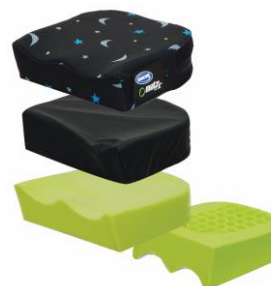

		WIDTH				
		26	28	31	33	36
HEIGHT	cm					
	inch	10	11	12	13	14
	26	10				
	31	12				
	36	14				
41	16					

Standard Features:
Paediatric size wheelchair cushion
Durable contoured foam
Waffled ischial relief
Water resistant and breathable cover with Kidabra print
Waterfall front edge