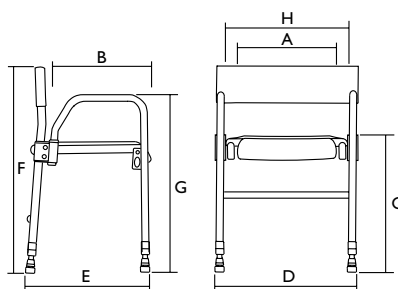

Invacare **Alize shower seat** / Aquatec **Galaxy**