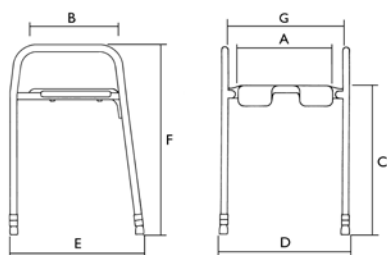

Technical data

Order numbers	Invacare® Alize stool c/w arms	Invacare Alize chair	Aquatec Galaxy
Shower stool with armrests and hygiene recess	H2240/1		
Shower chair with backrest and armrests, with hygiene recess		H2480/1	1470805
Dimensions			
Seat width	410 mm (A)	410 mm (A)	400 mm (A)
Seat depth	400 mm (B)	400 mm (B)	345 mm (B)
Seat height	470 - 550 mm (C)	500 - 560 mm (C)	470 - 620 mm (C)
Total width	590 mm (D)	590 mm (D)	580 mm (D)
Total depth	480 mm (E)	480 mm (E)	460 mm (E)
Total height	550 mm (F)	940 mm (F)	840 - 990 mm (F)
Graduation, height adjustment			
Height to armrests			630 - 780 mm (G)
Width between the armrests	450 mm (G)	450 mm (G)	510 mm (H)
Width, hygiene recess	140 mm	140 mm	130 mm
Depth, hygiene recess	170 mm	170 mm	140 mm
More info			
Weight	5.7 kg	7.5kg	7.5 kg
Load capacity	120 kg (19 stone)	120kg (19 stone)	100 kg (16 stone)
Colour	White	White	White
Warranty	2 years	2 years	3 years

Invacare **Alize with arms**