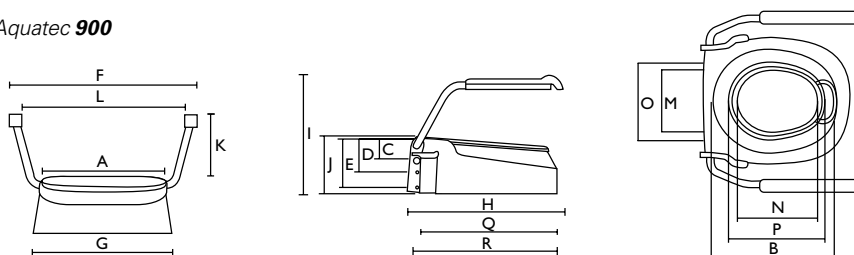

Technical data

Order numbers	Aquatec® 900	Aquatec 90000
Toilet seat raiser with armrests	10128-10	8.31.101 (seat height 100 mm) 8.31.111 (seat height 60 mm) 8.31.121 (seat height 20 mm)
Toilet seat raiser without armrests	10129-10	
Accessories: Adapter for forward-inclined assembly		1470825

Dimensions		
Seat width	360 mm (A)	365 mm (A)
Seat depth	425 mm (B)	390 mm (B)
Seat height 1	60 mm (C)	20 / 60 / 100 mm (C)
Seat height 2	100 mm (D)	–
Seat height 3	150 mm (E)	–
Total width with armrests	590 mm (F)	540 mm (D)
Total width without armrests	430 mm (G)	380 mm (E)
Total depth	490 mm (H)	475 mm (F)
Total height	–	–
Total height with armrests	380 mm (I)	230 / 270 / 310 mm (G)
Total height without armrests	180 mm (J)	30 / 70 / 110 mm (H)
Height, seat to armrests	200 mm (K)	200 mm (I)
Width between the armrests	510 mm (L)	450 mm (J)
Width of the splash guard	205 mm (M)	–
Depth of the splash guard	260 mm (N)	–
Width of opening	225 mm (O)	205 mm (K)
Depth of opening	285 mm (P)	275 mm (L)
Length, fit 1	420 mm (Q)	–
Length, fit 2	440 mm (R)	–

More info		
Weight	–	–
Weight with armrests	5.0 kg	4.4 kg (SH:100 mm) 4 kg (SH:60 mm) 3.6 kg (SH:20 mm)
Weight without armrests	2.7 kg	–
Load capacity	120 kg (19 stone)	150 kg (23 stone)
Colour	White	White
Warranty	3 years	3 years

Aquatec 900