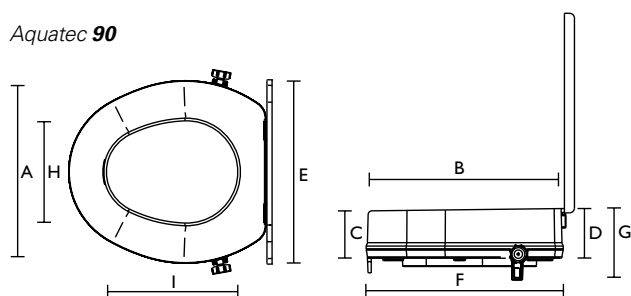

Aquatec® **90**