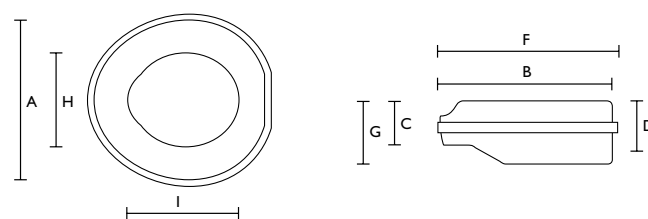

Invacare **H301**