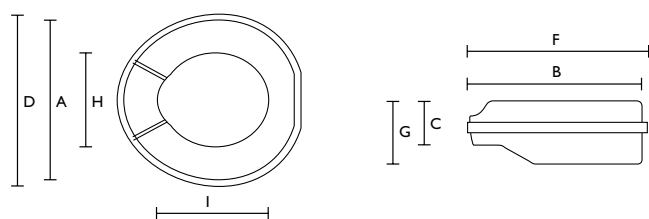

Technical data

Order number	Invacare H304	Invacare H301	Aquatec® 90
Toilet seat raiser	1470982		
Toilet seat raiser with lid			8.01.001
Toilet seat raiser without lid		1522262	8.00.001
Dimensions			
Seat width	385 mm (A)	365 mm (A)	365 mm (A)
Seat depth	430 mm (B)	385 mm (B)	395 mm (B)
Seat height	90 mm (C)	–	–
Seat height front	–	125 mm (C)	105 mm (C)
Seat height rear	–	135 mm (D)	115 mm (D)
Total width	400 mm	380 mm	–
Total width (with lid)	–	–	380 mm (E)
Total width (without lid)	–	–	375 mm
Total depth	435 mm (F)	400 mm (F)	410 mm (F)
Total height	135 mm (G)	185 mm (G)	–
Total height (with lid)	–	–	135 mm
Total height (without lid)	–	–	125 mm (G)
Width of opening	225 mm (H)	190 mm (H)	210 mm (H)
Depth of opening	275 mm (I)	250 mm (I)	270 mm (I)
More info			
Weight	2.2kg	0,9 kg	–
Weight (with lid)	–	–	1,6 kg
Weight (without lid)	–	–	1,1 kg
Load capacity	125 kg (19.5 stone)	120 kg (19 stone)	225 kg! (35.5 stone)
Colour	Grey	White	White
Warranty	2 years	2 years	3 years

Invacare **H304**