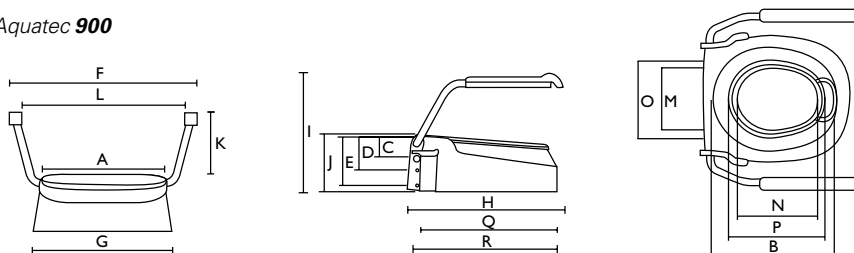

Technical data

Order numbers	Aquatec® 900	Aquatec 90000
Toilet seat raiser with armrests	10128-10	8.31.101 (seat height 100 mm) 8.31.111 (seat height 60 mm) 8.31.121 (seat height 20 mm)
Toilet seat raiser without armrests	10129-10	
Accessories: Adapter for forward-inclined assembly		1470825

Dimensions		
Seat width	360 mm (A)	365 mm (A)
Seat depth	425 mm (B)	390 mm (B)
Seat height 1	60 mm (C)	20 / 60 / 100 mm (C)
Seat height 2	100 mm (D)	–
Seat height 3	150 mm (E)	–
Total width with armrests	590 mm (F)	540 mm (D)
Total width without armrests	430 mm (G)	380 mm (E)
Total depth	490 mm (H)	475 mm (F)
Total height	–	–
Total height with armrests	380 mm (I)	230 / 270 / 310 mm (G)
Total height without armrests	180 mm (J)	30 / 70 / 110 mm (H)
Height, seat to armrests	200 mm (K)	200 mm (I)
Width between the armrests	510 mm (L)	450 mm (J)
Width of the splash guard	205 mm (M)	–
Depth of the splash guard	260 mm (N)	–
Width of opening	225 mm (O)	205 mm (K)
Depth of opening	285 mm (P)	275 mm (L)
Length, fit 1	420 mm (Q)	–
Length, fit 2	440 mm (R)	–

More info		
Weight	–	–
Weight with armrests	5.0 kg	4.4 kg (SH:100 mm) 4 kg (SH:60 mm) 3.6 kg (SH:20 mm)
Weight without armrests	2.7 kg	–
Load capacity	120 kg (19 stone)	150 kg (23 stone)
Colour	White	White
Warranty	3 years	3 years

Aquatec 900