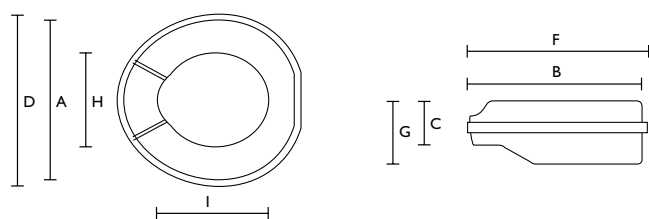

Technical data

Order number	Invacare <i>Finesse</i>	Invacare <i>Maris</i>	Aquatec® <i>90</i>
Toilet seat raiser	1575059 (Single pack) 1575061 (Pack of 5)		
Toilet seat raiser with lid			8.01.001
Toilet seat raiser without lid		1522262	8.00.001
Dimensions			
Seat width	385 mm (A)	365 mm (A)	365 mm (A)
Seat depth	430 mm (B)	385 mm (B)	395 mm (B)
Seat height	90 mm (C)	–	–
Seat height front	–	125 mm (C)	105 mm (C)
Seat height rear	–	135 mm (D)	115 mm (D)
Total width	400 mm	380 mm	–
Total width (with lid)	–	–	380 mm (E)
Total width (without lid)	–	–	375 mm
Total depth	435 mm (F)	400 mm (F)	410 mm (F)
Total height	135 mm (G)	185 mm (G)	–
Total height (with lid)	–	–	135 mm
Total height (without lid)	–	–	125 mm (G)
Width of opening	225 mm (H)	190 mm (H)	210 mm (H)
Depth of opening	275 mm (I)	250 mm (I)	270 mm (I)
More info			
Weight	2.2kg	0,9 kg	–
Weight (with lid)	–	–	1,6 kg
Weight (without lid)	–	–	1,1 kg
Load capacity	125 kg (19.5 stone)	120 kg (19 stone)	225 kg! (35.5 stone)
Colour	Blue	White	White
Warranty	2 years	2 years	3 years

Invacare **H304 - Finesse**