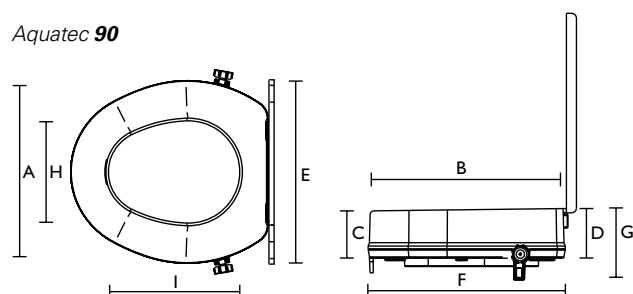

Technical data

Order number	Invacare <i>Finesse</i>	Invacare <i>Maris</i>	Aquatec® <i>90</i>
Toilet seat raiser	1575059 (Single pack) 1575061 (Pack of 5)		
Toilet seat raiser with lid			8.01.001
Toilet seat raiser without lid		1522262	8.00.001
Dimensions			
Seat width	385 mm (A)	365 mm (A)	365 mm (A)
Seat depth	430 mm (B)	385 mm (B)	395 mm (B)
Seat height	90 mm (C)	–	–
Seat height front	–	125 mm (C)	105 mm (C)
Seat height rear	–	135 mm (D)	115 mm (D)
Total width	400 mm	380 mm	–
Total width (with lid)	–	–	380 mm (E)
Total width (without lid)	–	–	375 mm
Total depth	435 mm (F)	400 mm (F)	410 mm (F)
Total height	135 mm (G)	185 mm (G)	–
Total height (with lid)	–	–	135 mm
Total height (without lid)	–	–	125 mm (G)
Width of opening	225 mm (H)	190 mm (H)	210 mm (H)
Depth of opening	275 mm (I)	250 mm (I)	270 mm (I)
More info			
Weight	2.2kg	0,9 kg	–
Weight (with lid)	–	–	1,6 kg
Weight (without lid)	–	–	1,1 kg
Load capacity	125 kg (19.5 stone)	120 kg (19 stone)	225 kg! (35.5 stone)
Colour	Blue	White	White
Warranty	2 years	2 years	3 years

Aquatec **90**