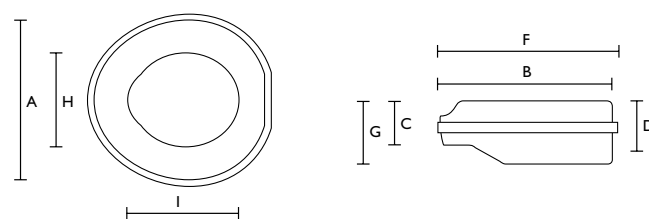

Invacare **H301 - Maris**